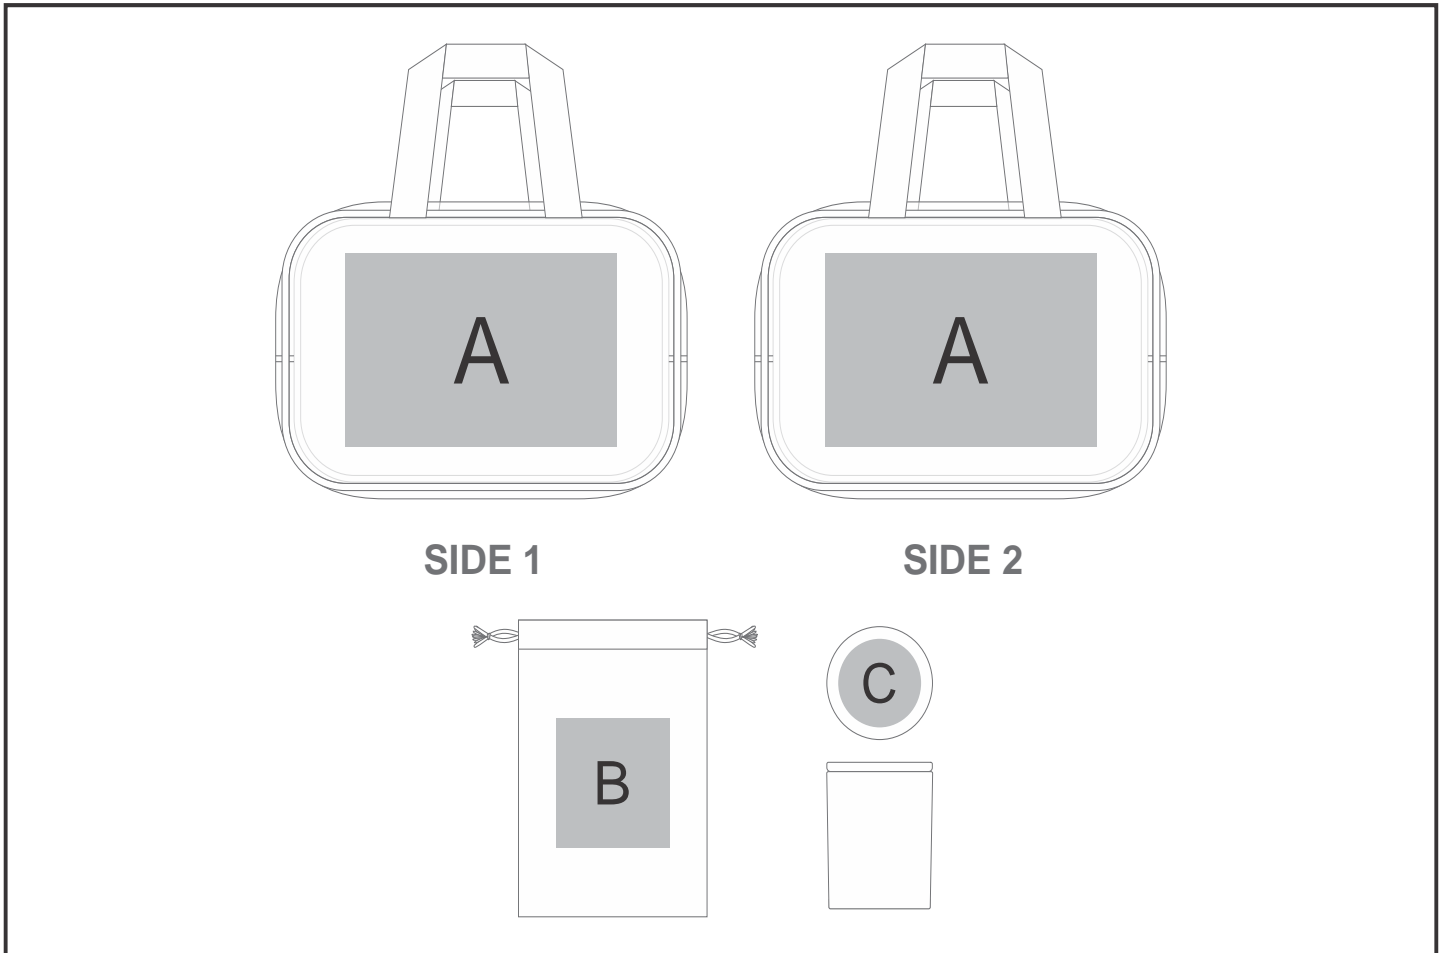

GH-YT-27-B

Yatta Majestic Medley Hamper

Need to know:

- Includes 1-Colour 1-Position Screen Print on a Bag AND 1-Colour, 1-Position Screen Print AND 1-Position Digital Transfer on a Pouch (setup fees apply)
- **Screen:** Texture of item will affect the Print.
- **Laser Engraving** will be inconsistent due to woodgrain.
- **Laser Colour:** Pos A - Brown | Pos B - Tonal
- Due to tonal variations in the wood the laser engraving will vary from one item to the next and will likely vary in the same item.

Branding Options:

Position	Branding Method (Branding Code)	No. of Colours	Dimension
A	Screen Print (SC)	1 Colour	180mm wide x 120mm high
B	Screen Print (SA)	1 Colour	75mm wide x 80mm high
B	Digital Direct Transfer (DDT-D)	Full Colour	75mm wide x 80mm high
C	Screen Print (SA)	1 Colour	45mm wide x 45mm high
C	Laser Engraving (LC)	N/A	55mm wide x 55mm high

C	Pad Printing (PA)	4 Colours	40mm wide x 40mm high
---	-------------------	-----------	-----------------------